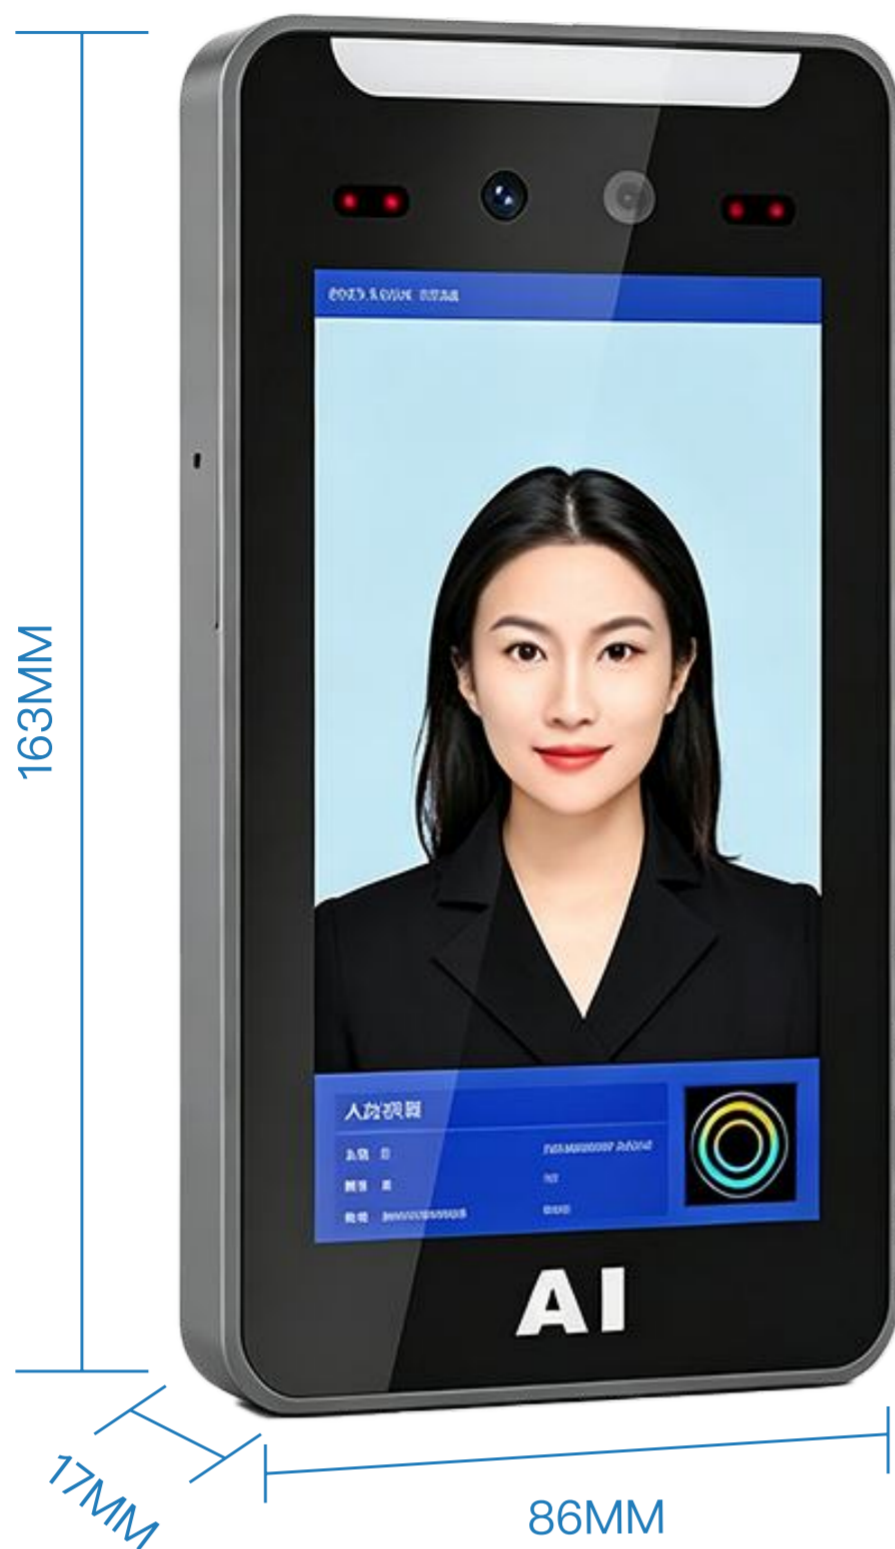

IP54 Waterproof

Dustproof

Weatherproof

Operating Temperature:
-20°C to 70°C

Interfaces and Definitions