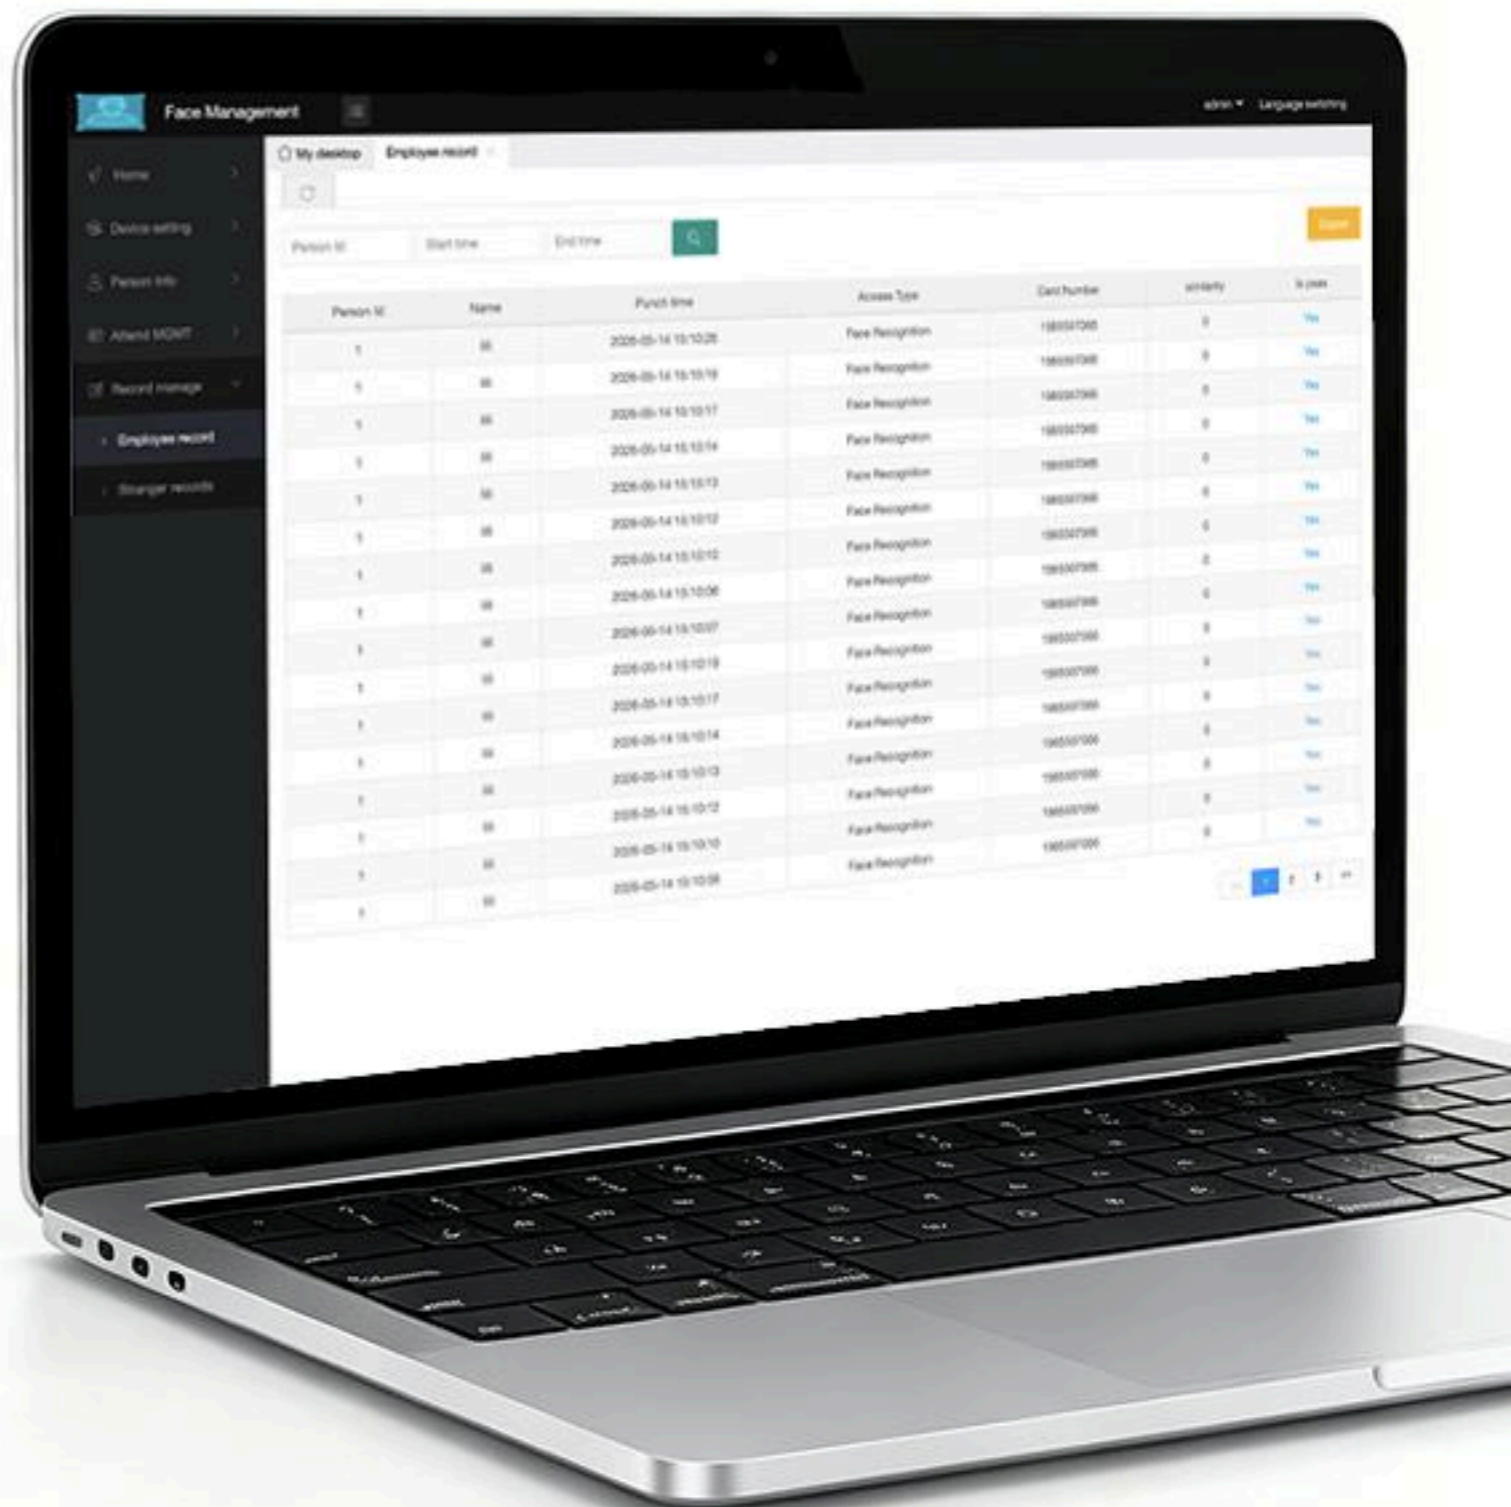

IP54 Waterproof

Dustproof

Weatherproof

Operating Temperature:
-20°C to 70°C

Interfaces and Definitions