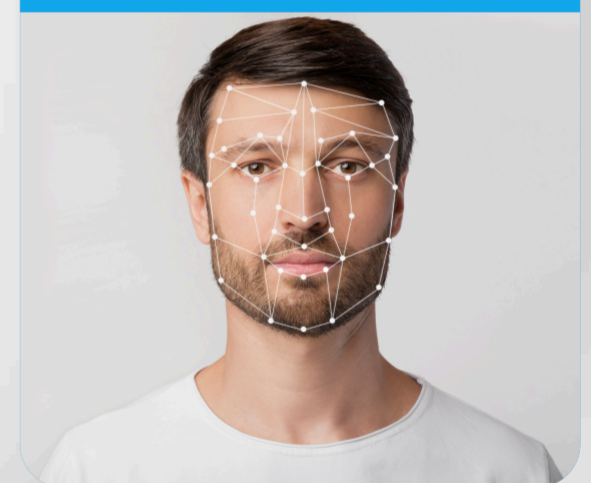

Liveness Detection

Effective protection against photos, videos, and 3D masks

Light Compensation

HD Camera With
Night Vision Function

Infrared Fill Light

Live Face Recognition

Video

Photo

RFID Card Reader

Adapts to Facial Changes and Varying Light Conditions

Wear Glasses

Makeup

Mustache

Dark Skin Tones

Wear A Hat

Wear Mask