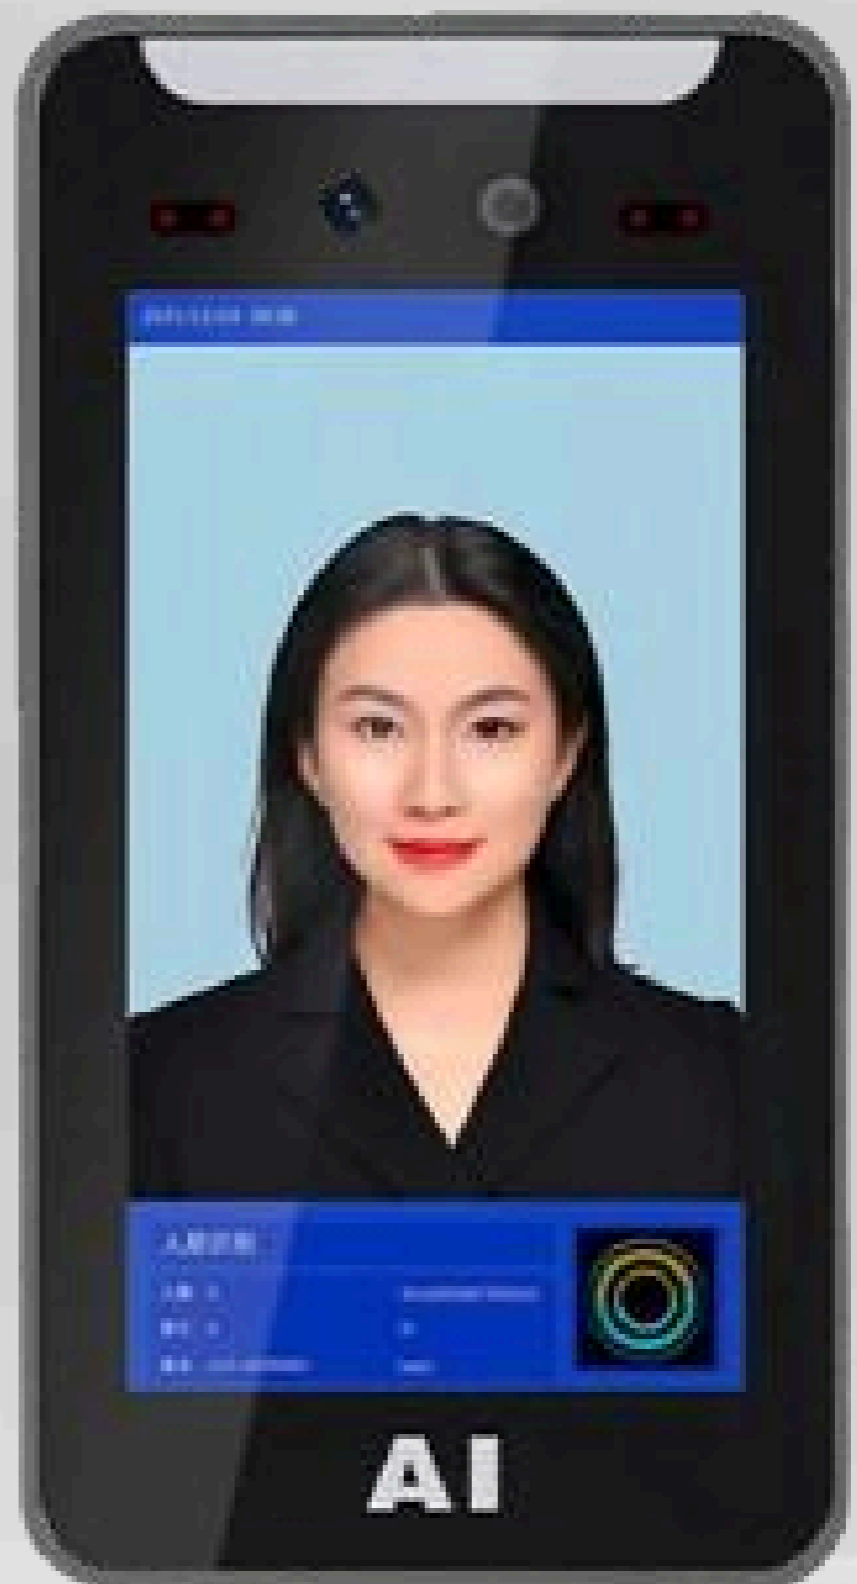

WR501

WR501 5 Inch AI Dynamic Face Recognition Terminal

Face
Recognition

Passcode
Entry

5,000
Face Capacity

Card
Access Control

Backlight
Recognition

Management
Platform

Liveness Detection

Effective protection against photos, videos, and 3D masks

Light Compensation

HD Camera With
Night Vision Function

Infrared Fill Light

Live Face Recognition

Video

Photo

RFID Card Reader

Adapts to Facial Changes and Varying Light Conditions

Wear Glasses

Makeup

Mustache

Dark Skin Tones

Wear A Hat

Wear Mask

Strong Frontlight

Strong Backlight

Insufficient Backlight

Ultra-Large Face Database

Supports a face database of 5,000

Facial Recognition

Recognition Speed Accuracy Rate

$\leq 1S$