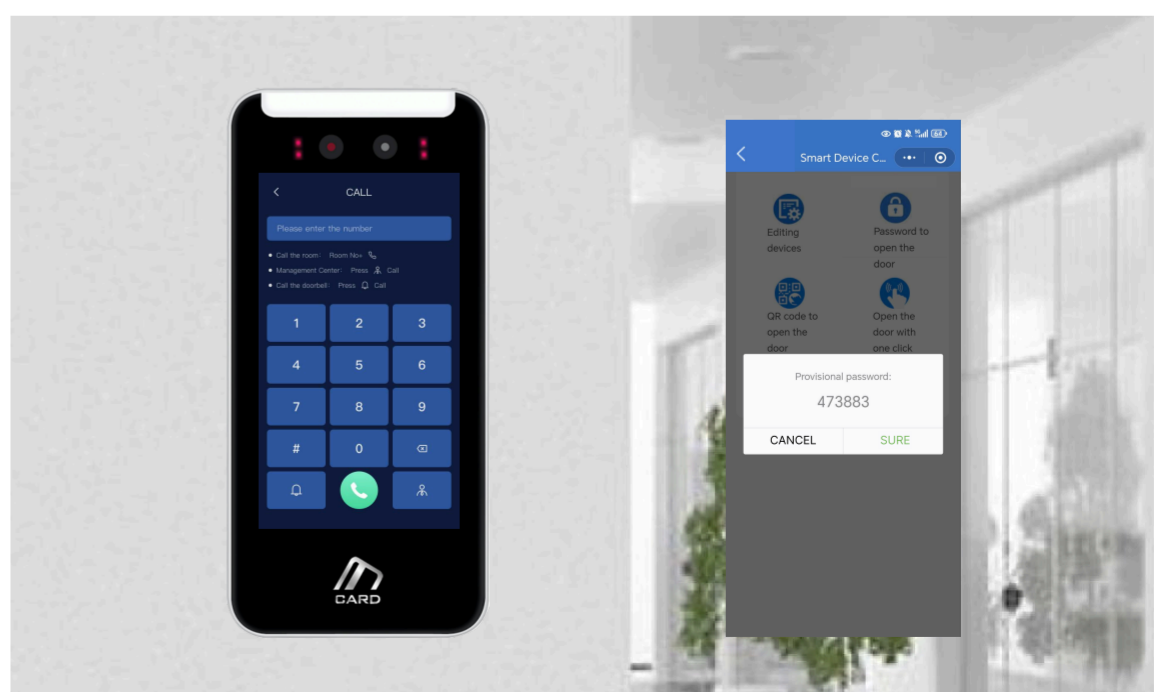

Wear Mask

Adapts to Facial Changes and Varying Light Conditions

Strong Frontlight

Strong Backlight

Insufficient Backlight

Supports Multi-Factor Authentication

Password, IC Access Control Card, Face Recognition, Palm Vein Recognition, QR Code, Remote Unlocking via Mobile App, Multi-Factor Authentication (E.G., Face + Password + Card + Palm Vein)

Face Recognition

Fingerprint

IC/RFID Card

Palm Vein

QR Code

PIN Code

Supports Multi-Factor Authentication

Password, IC Access Control Card, Face Recognition, Palm Vein Recognition, QR Code, Remote Unlocking via Mobile App, Multi-Factor Authentication (E.G., Face + Password + Card + Palm Vein)

Face Recognition

Fingerprint

IC/RFID Card

Palm Vein

QR Code

PIN Code

SIP Video Intercom

Supports 1-to-1 (individual) and 1-to-many (group) calling.

409

102

104

107

205

Door device can simultaneously call mobile app/mini program and indoor unit.

Building Intercom

Verified identity for safety, no need to go downstairs for convenience, remote access for efficiency.