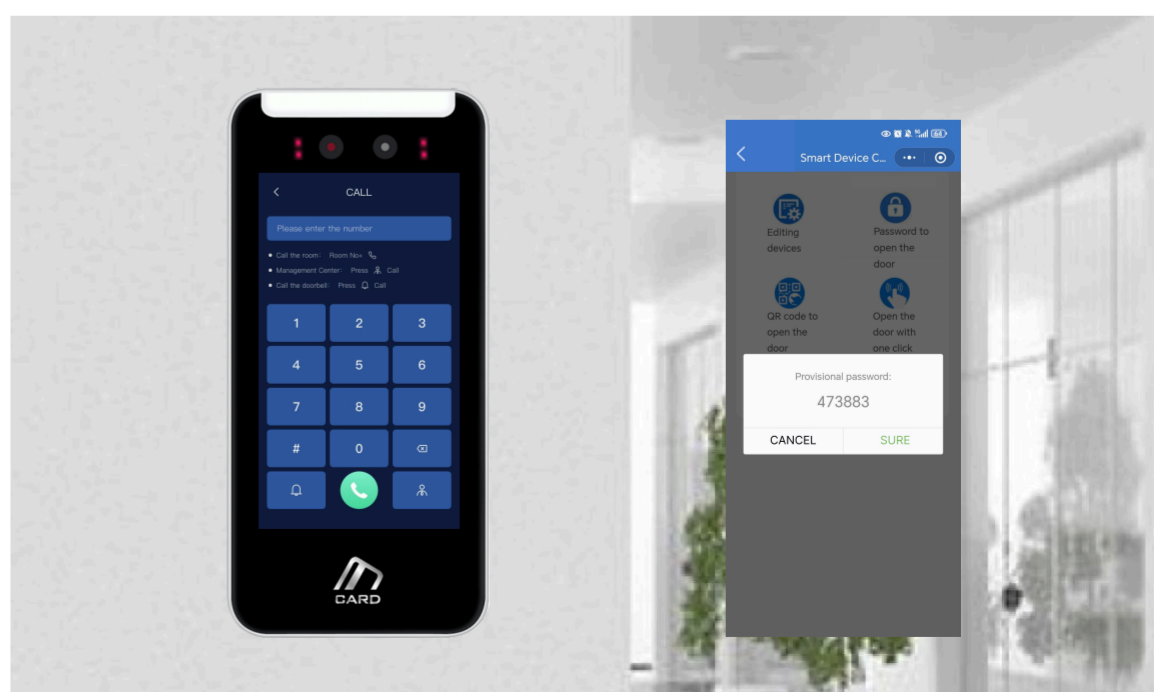

Face Recognition

Fingerprint

IC/RFID Card

Palm Vein

QR Code

PIN Code

SIP Video Intercom

Supports 1-to-1 (individual) and 1-to-many (group) calling.

409

102

104

107

205

Door device can simultaneously call mobile app/mini program and indoor unit.

Building Intercom

Verified identity for safety, no need to go downstairs for convenience, remote access for efficiency.

Safe

Convenient

Efficient

Remote door opening

Visitor calls, indoor unit remote one-button door opening.

One-Click Door Opening

Access granted. Please proceed.

Tuya Smart Life Video Intercom System

HD Two-Way Video Calling

Full-duplex high-definition audio and video communication via Smart Life app

One-Tap Remote Access

Securely grant entry from anywhere in the world

Instant Call Notifications

Immediate push notifications to mobile app
when visitors call