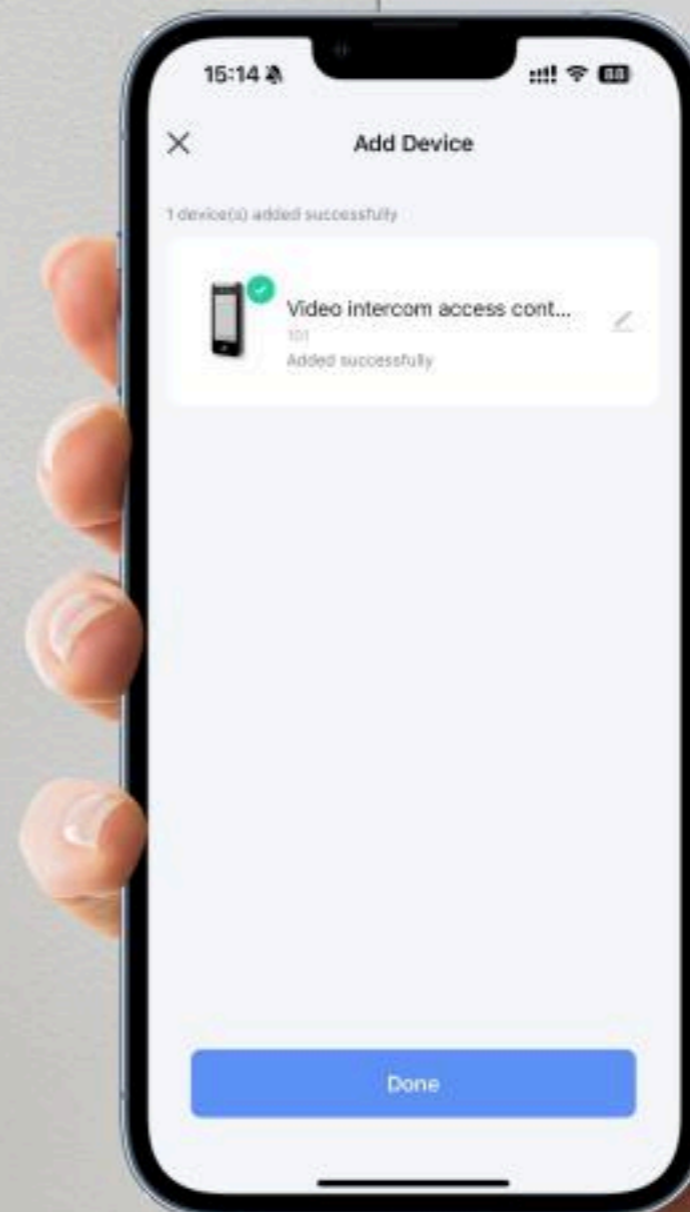

409

102

104

107

205

Door device can simultaneously call mobile app/mini program and indoor unit.

Building Intercom

Verified identity for safety, no need to go downstairs for convenience, remote access for efficiency.

Safe

Convenient

Efficient

Remote door opening

Visitor calls, indoor unit remote one-button door opening.

One-Click Door Opening

Access granted. Please proceed.

Tuya Smart Life Video Intercom System

HD Two-Way Video Calling

Full-duplex high-definition audio and video communication via Smart Life app

One-Tap Remote Access

Securely grant entry from anywhere in the world

Instant Call Notifications

Immediate push notifications to mobile app
when visitors call