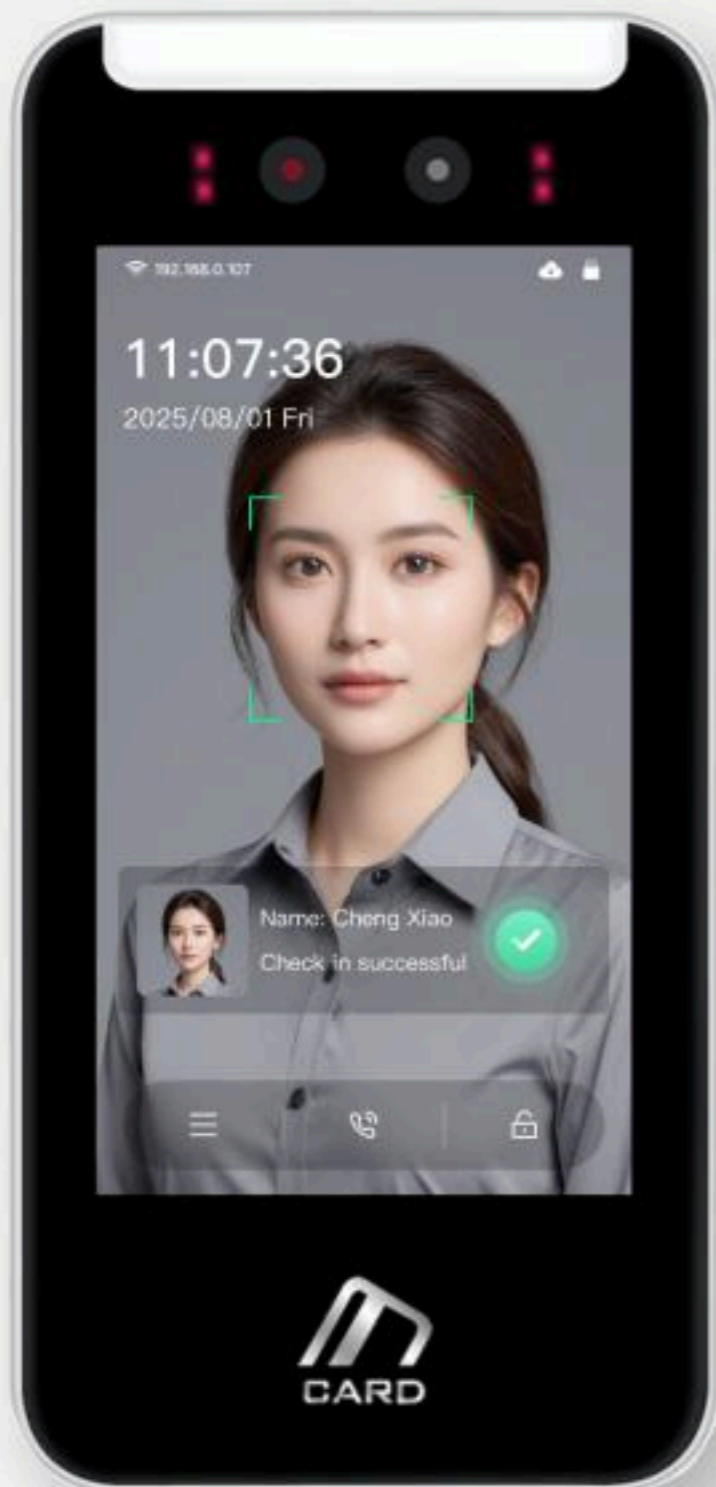

W0501

W0501 5" Outdoor SIP Intercom & Access Control Terminal with High-Speed Face Recognition and Liveness Detection

Face
Recognition

Multiple Door
Opening Methods

Management
Platform

Audio and
Video Intercom

Live View &
Recording

Smart Life App
Support

Facial Recognition

Recognition Speed

≤ 1S

Accuracy Rate

≥ 99%

Liveness Detection

Effective protection against photos, videos, and 3D masks

Live Face Recognition

Photo & Video

Wear Glasses

Makeup

Mustache

Dark Skin Tones

Wear A Hat

Wear Mask

Adapts to Facial Changes and Varying Light Conditions

Strong Frontlight

Strong Backlight

Insufficient Backlight

Supports Multi-Factor Authentication

Password, IC Access Control Card, Face Recognition, Palm Vein Recognition, QR Code, Remote Unlocking via Mobile App, Multi-Factor Authentication (E.G., Face + Password + Card + Palm Vein)