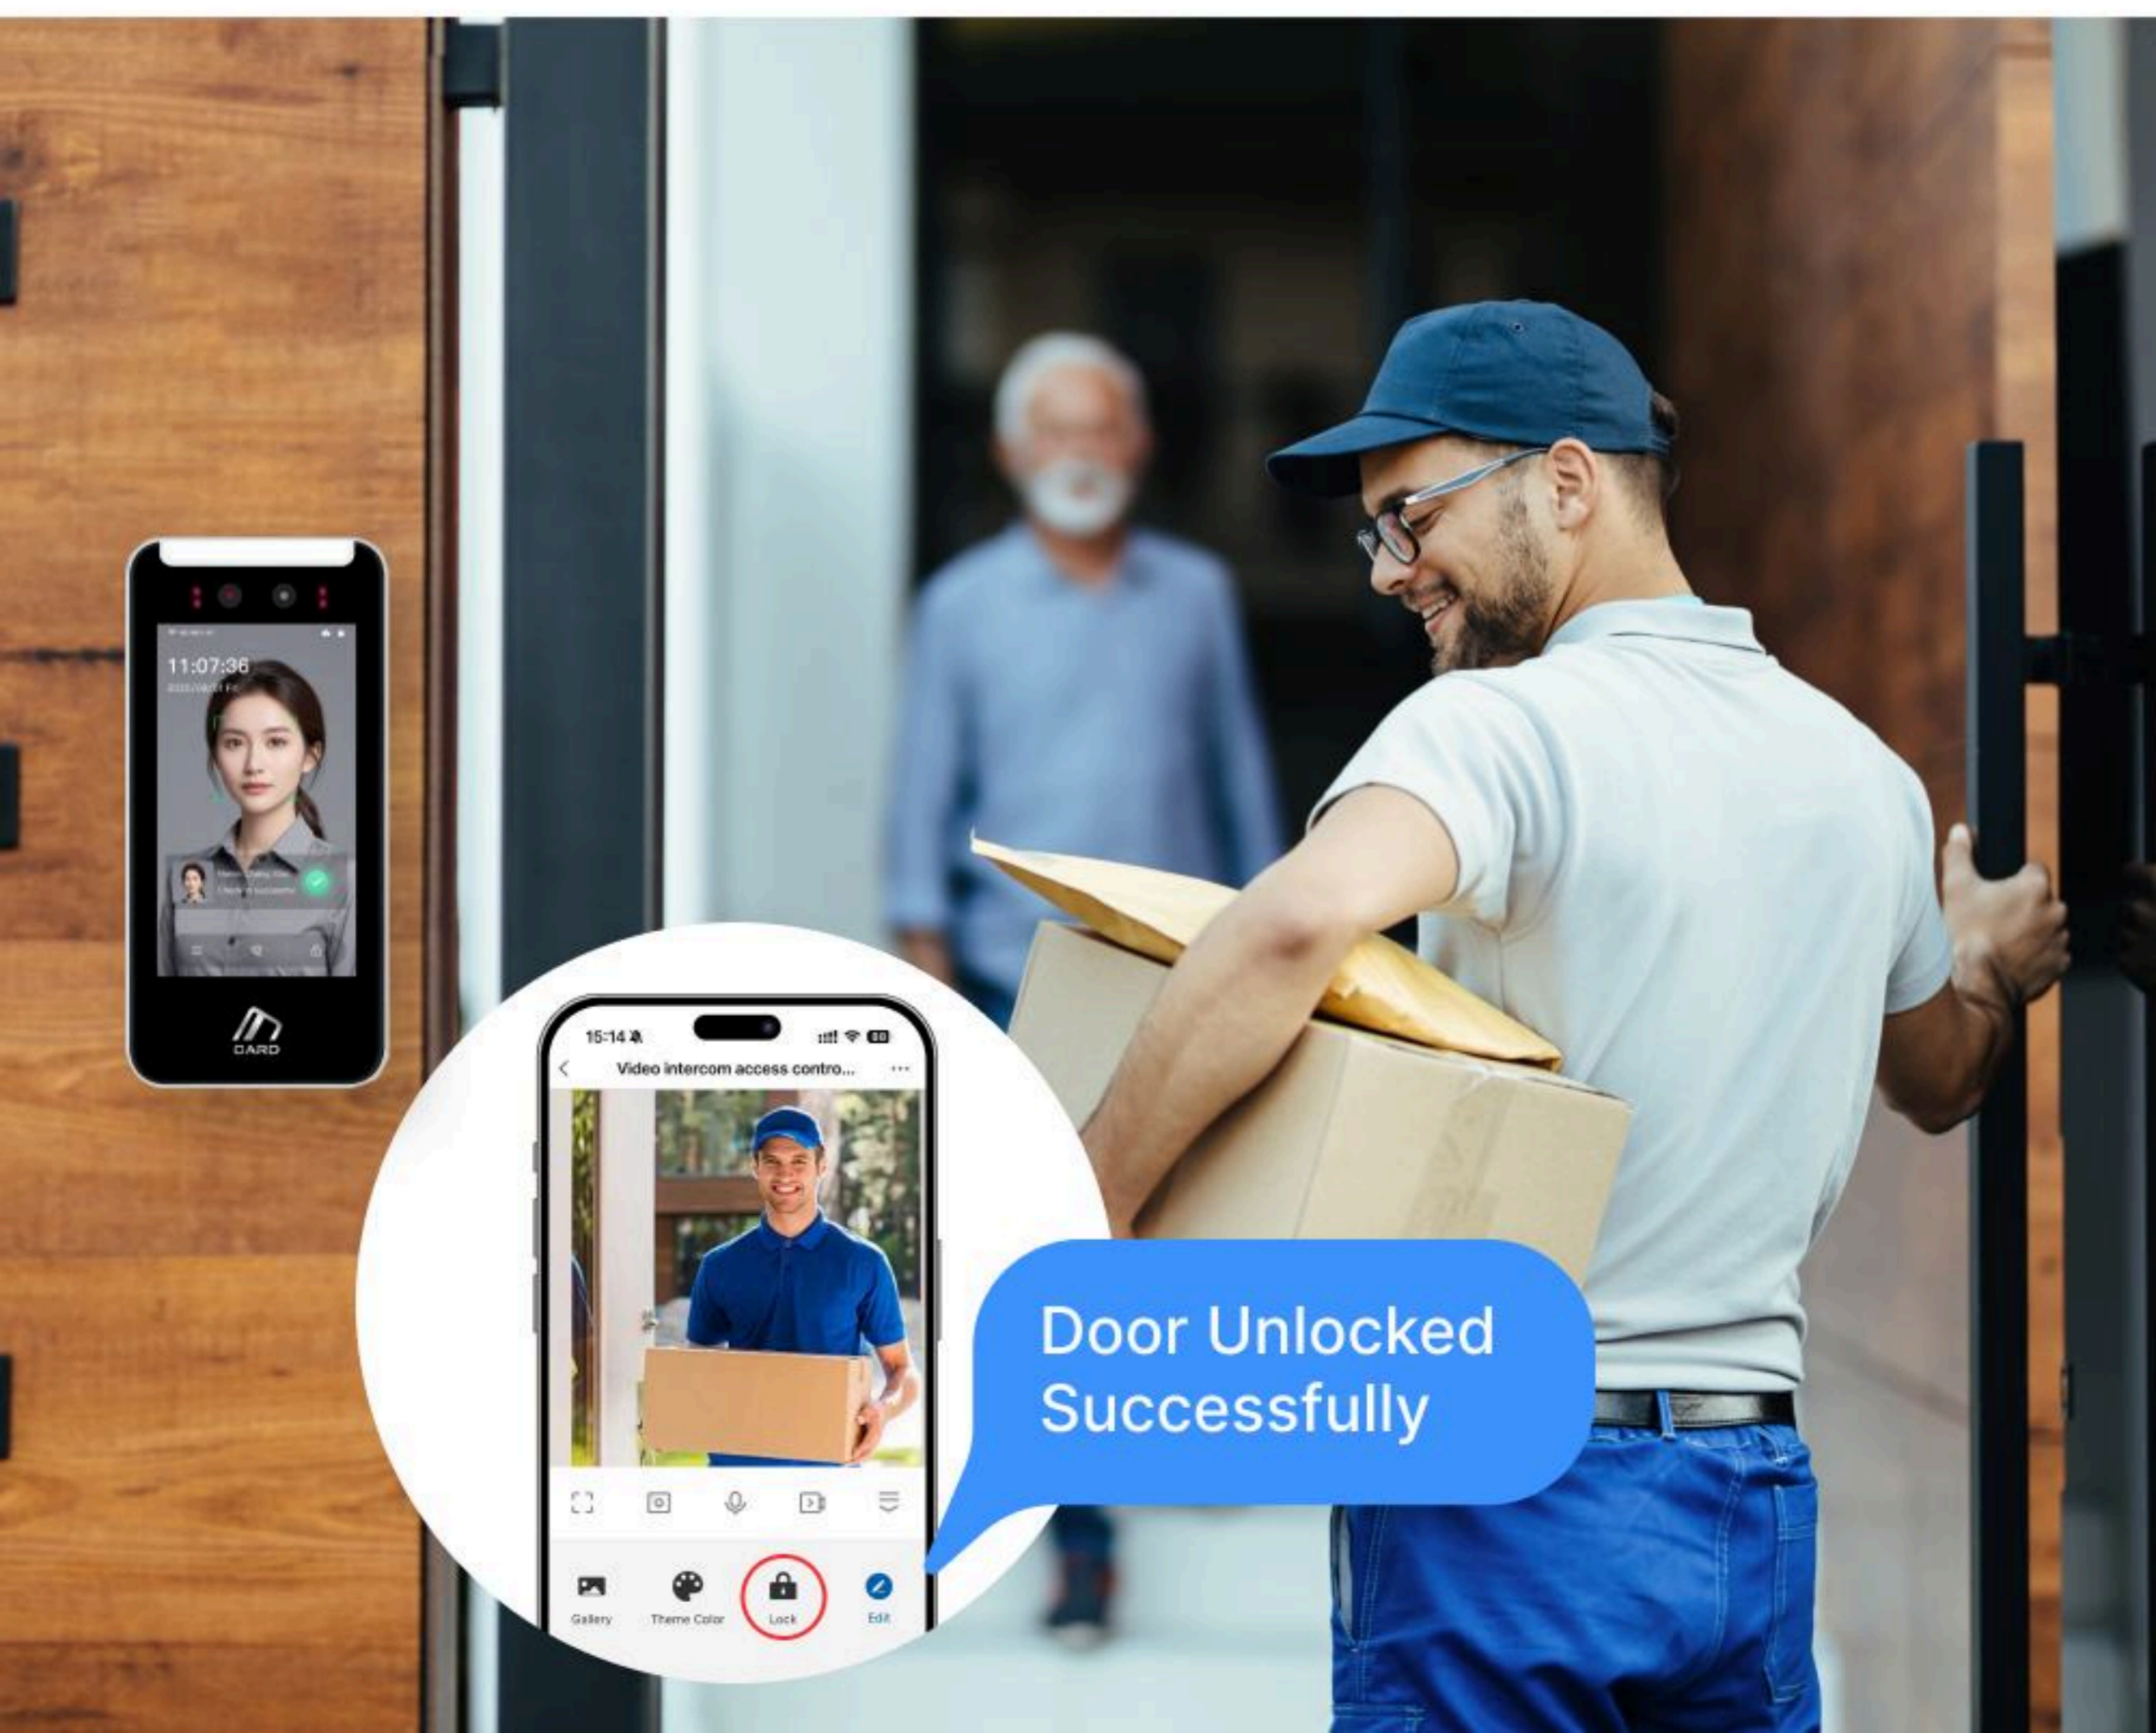

409

102

104

107

205

Door device can simultaneously call mobile app/mini program and indoor unit.

Building Intercom

Verified identity for safety, no need to go downstairs for convenience, remote access for efficiency.

Safe

Convenient

Efficient

Remote door opening

Visitor calls, indoor unit remote one-button door opening.

One-Click Door Opening

Access granted. Please proceed.

Tuya Smart Life Video Intercom System

HD Two-Way Video Calling

Full-duplex high-definition audio and video communication via Smart Life app

One-Tap Remote Access

Securely grant entry from anywhere in the world

Instant Call Notifications

Immediate push notifications to mobile app
when visitors call