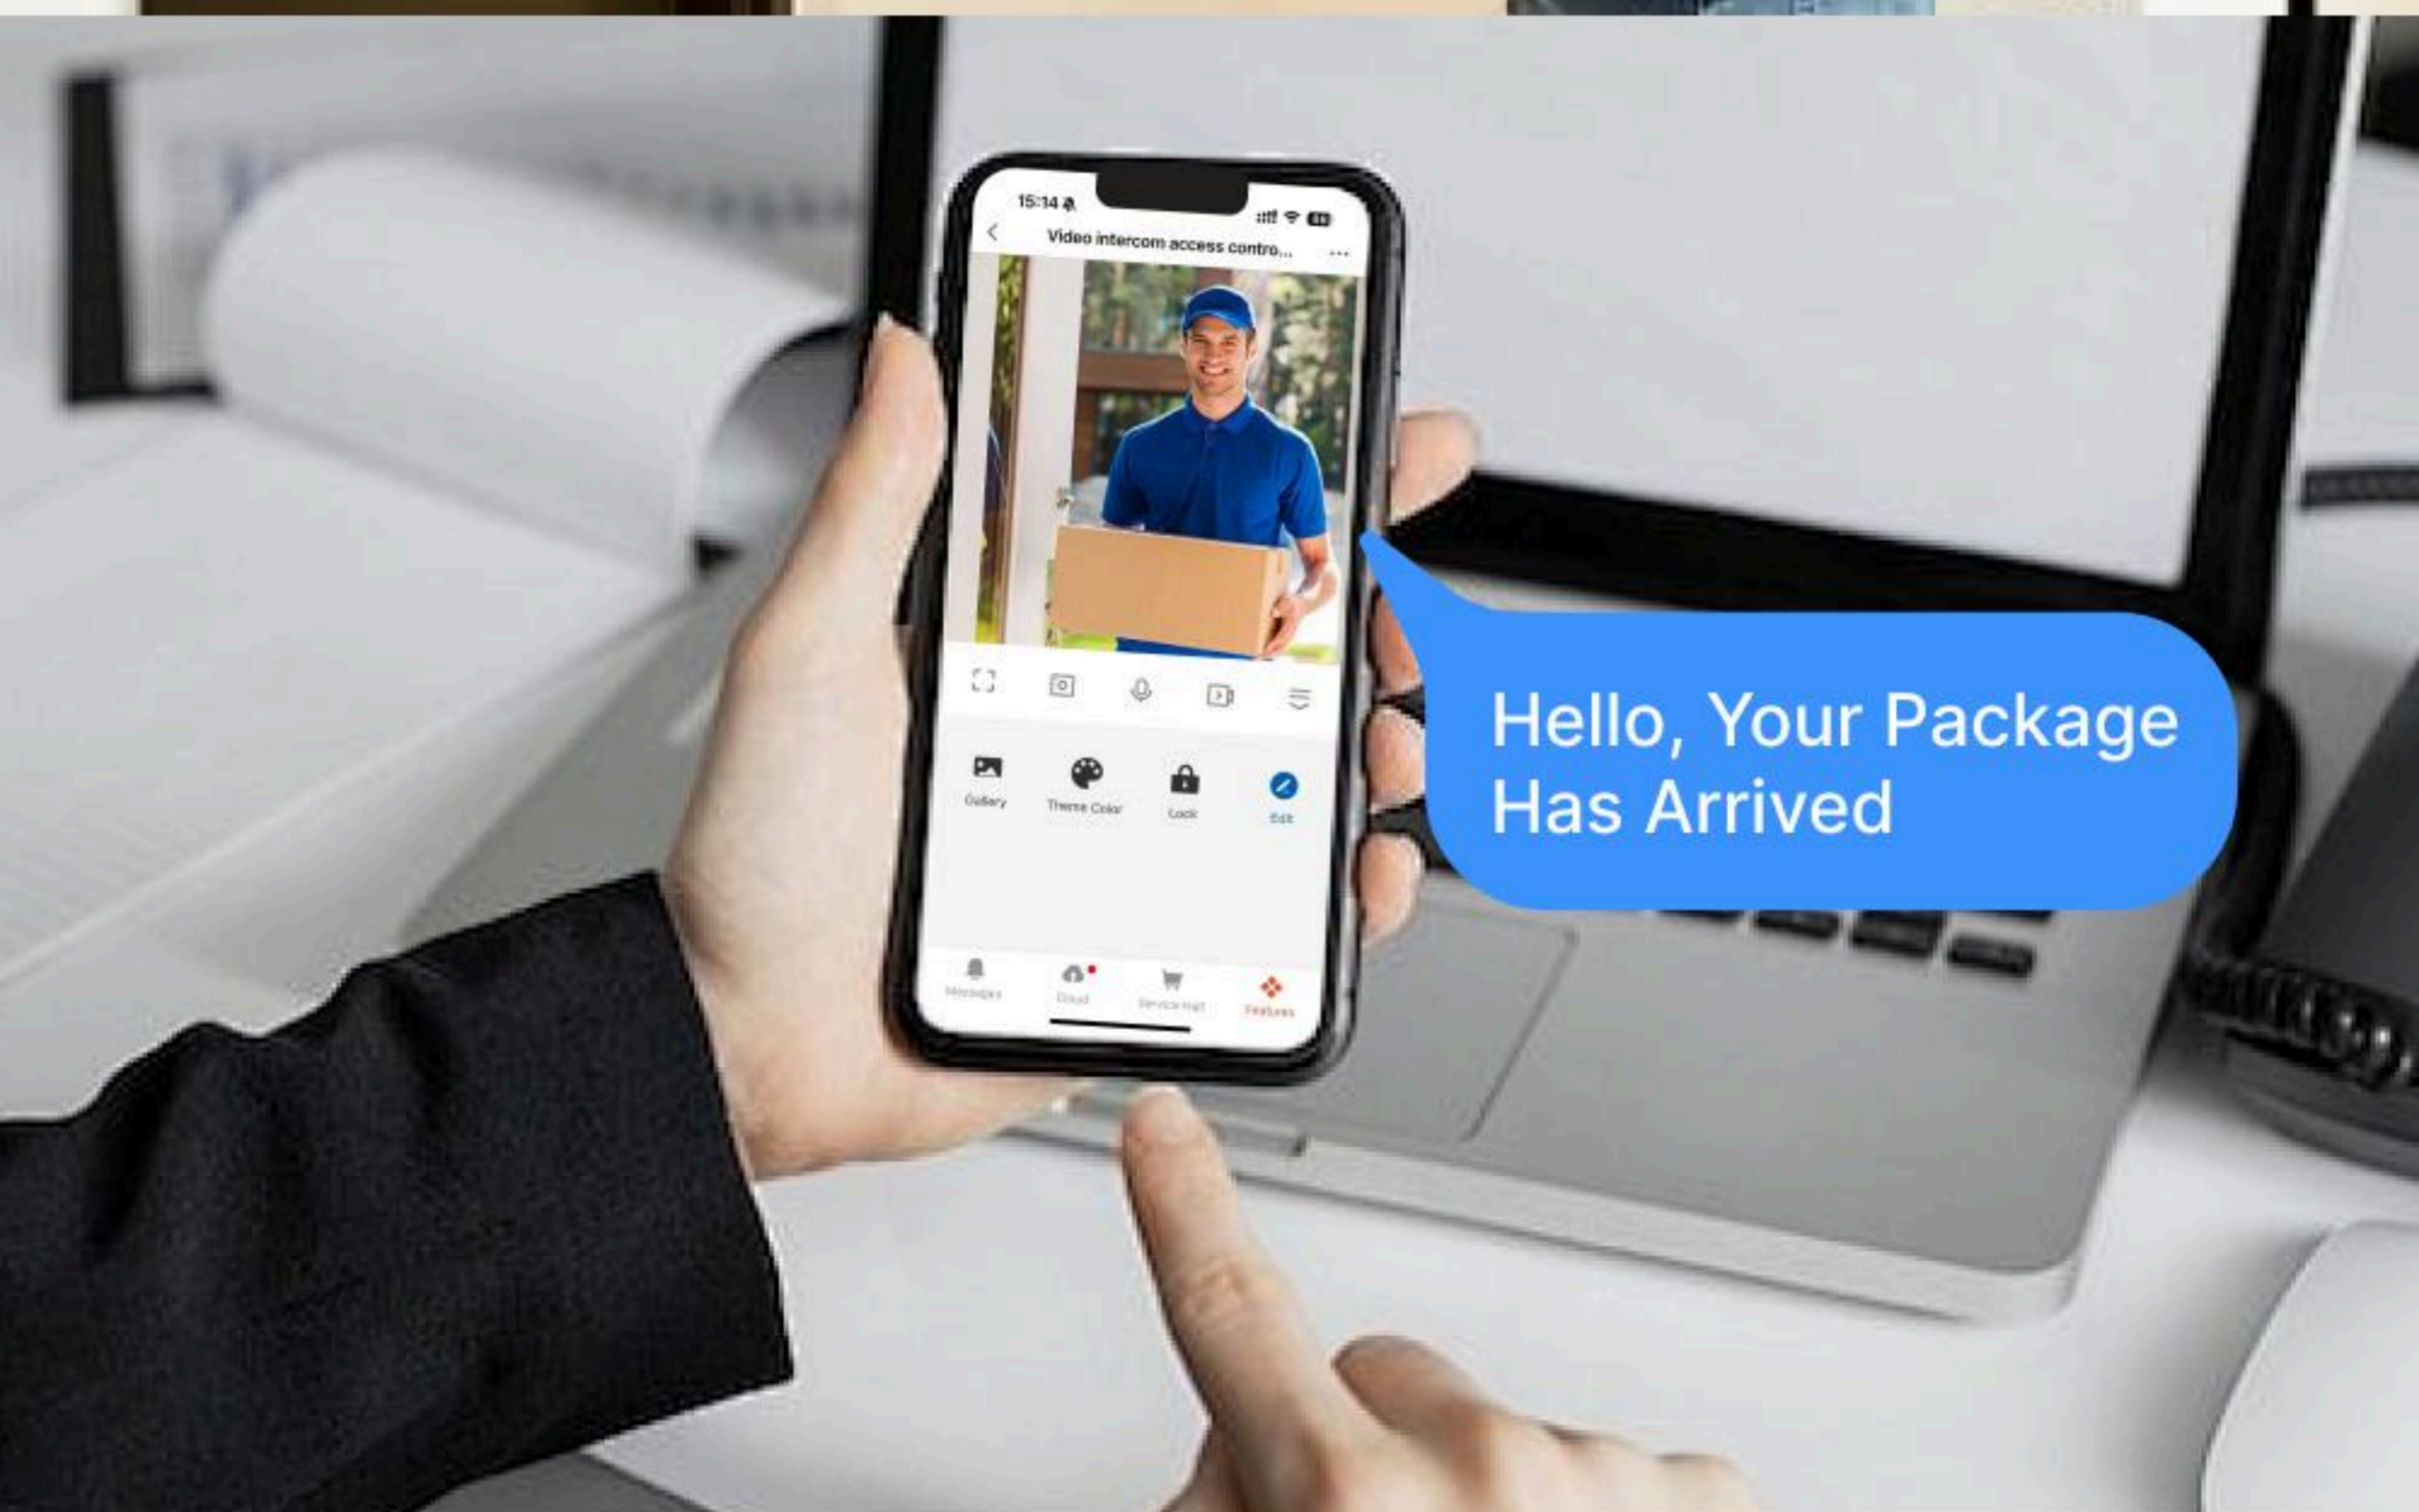

Safe

Convenient

Efficient

Remote door opening

Visitor calls, indoor unit remote one-button door opening.

One-Click Door Opening

Access granted. Please proceed.

Tuya Smart Life Video Intercom System

HD Two-Way Video Calling

Full-duplex high-definition audio and video communication via Smart Life app

One-Tap Remote Access

Securely grant entry from anywhere in the world

Instant Call Notifications

Immediate push notifications to mobile app
when visitors call