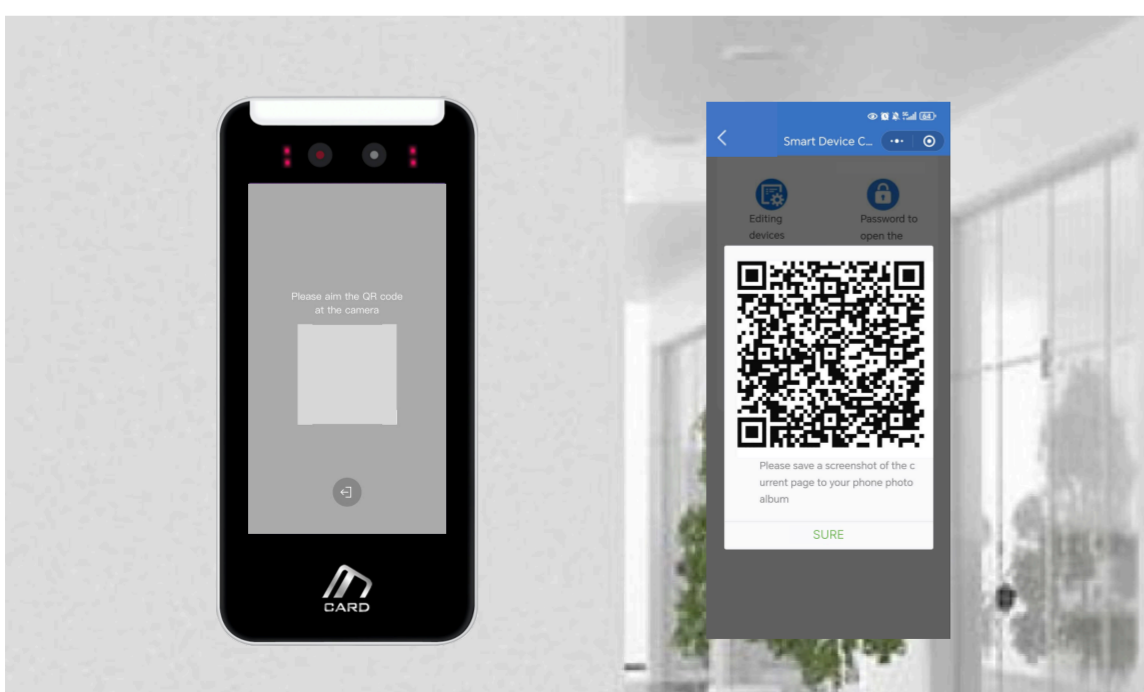

Face Recognition

Fingerprint

IC/RFID Card

Palm Vein

QR Code

PIN Code

SIP Video Intercom

Supports 1-to-1 (individual) and 1-to-many (group) calling.

409

102

104

107

205

Door device can simultaneously call mobile app/mini program and indoor unit.

Building Intercom

Verified identity for safety, no need to go downstairs for convenience, remote access for efficiency.

Safe

Convenient

Efficient

Remote door opening

Visitor calls, indoor unit remote one-button door opening.

One-Click Door Opening

Access granted. Please proceed.

Tuya Smart Life Video Intercom System

HD Two-Way Video Calling

Full-duplex high-definition audio and video communication via Smart Life app

One-Tap Remote Access

Securely grant entry from anywhere in the world

Instant Call Notifications

Immediate push notifications to mobile app
when visitors call