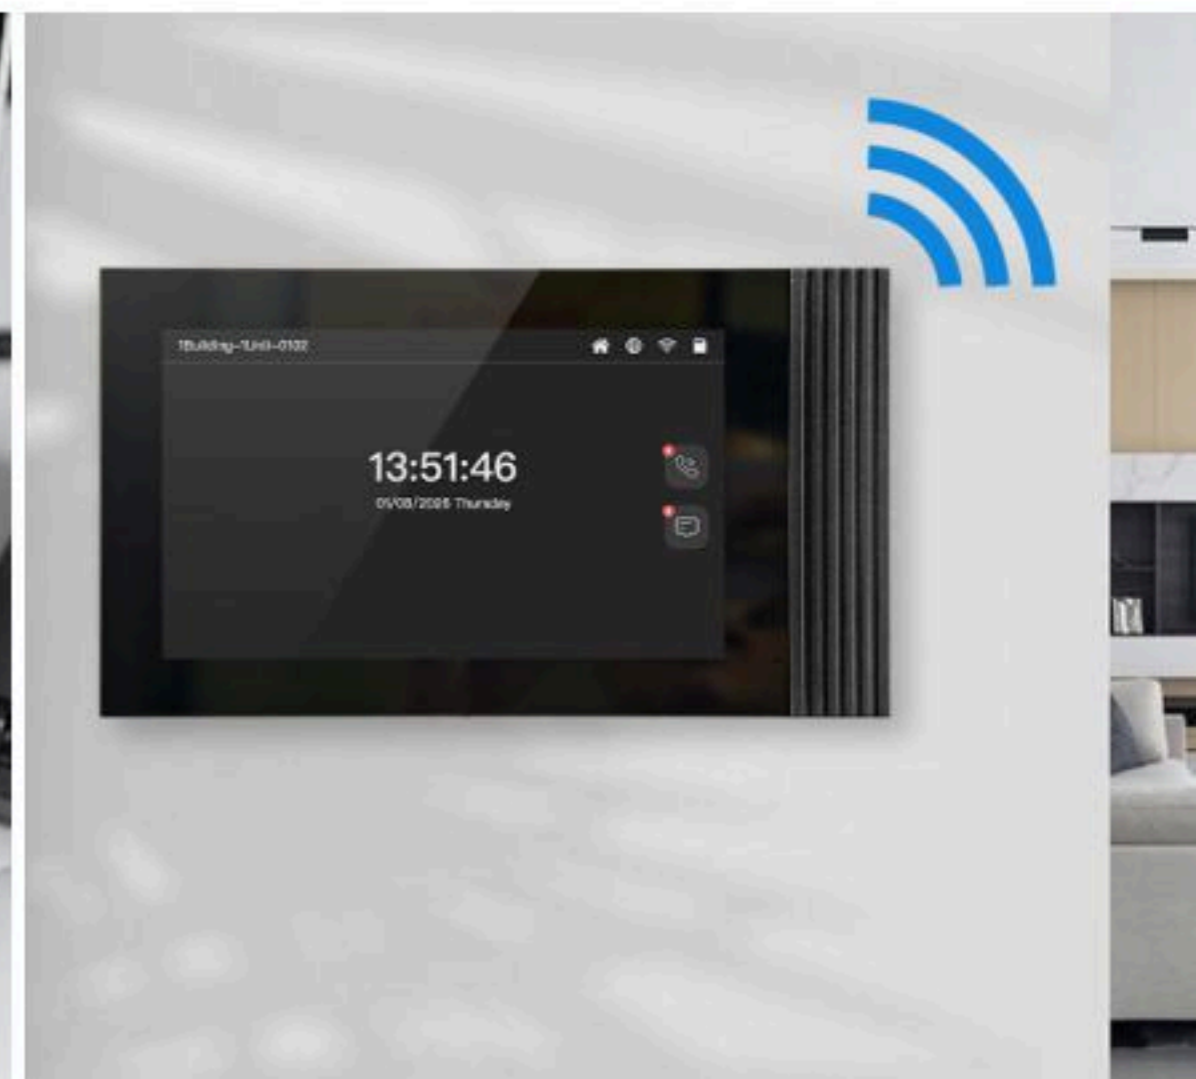

Face Recognition

Fingerprint

IC/RFID Card

Palm Vein

QR Code

PIN Code

Supports Multi-Factor Authentication

Password, IC Access Control Card, Face Recognition, Palm Vein Recognition, QR Code, Remote Unlocking via Mobile App, Multi-Factor Authentication (E.G., Face + Password + Card + Palm Vein)

409

102

104

107

205

Door device can simultaneously call mobile app/mini program and indoor unit.

Building Intercom

Verified identity for safety, no need to go downstairs for convenience, remote access for efficiency.

Safe

Convenient

Efficient

Remote door opening

Visitor calls, indoor unit remote one-button door opening.

One-Click Door Opening

Access granted. Please proceed.

Tuya Smart Life Video Intercom System

HD Two-Way Video Calling

Full-duplex high-definition audio and video communication via Smart Life app

One-Tap Remote Access

Securely grant entry from anywhere in the world

Instant Call Notifications

Immediate push notifications to mobile app
when visitors call