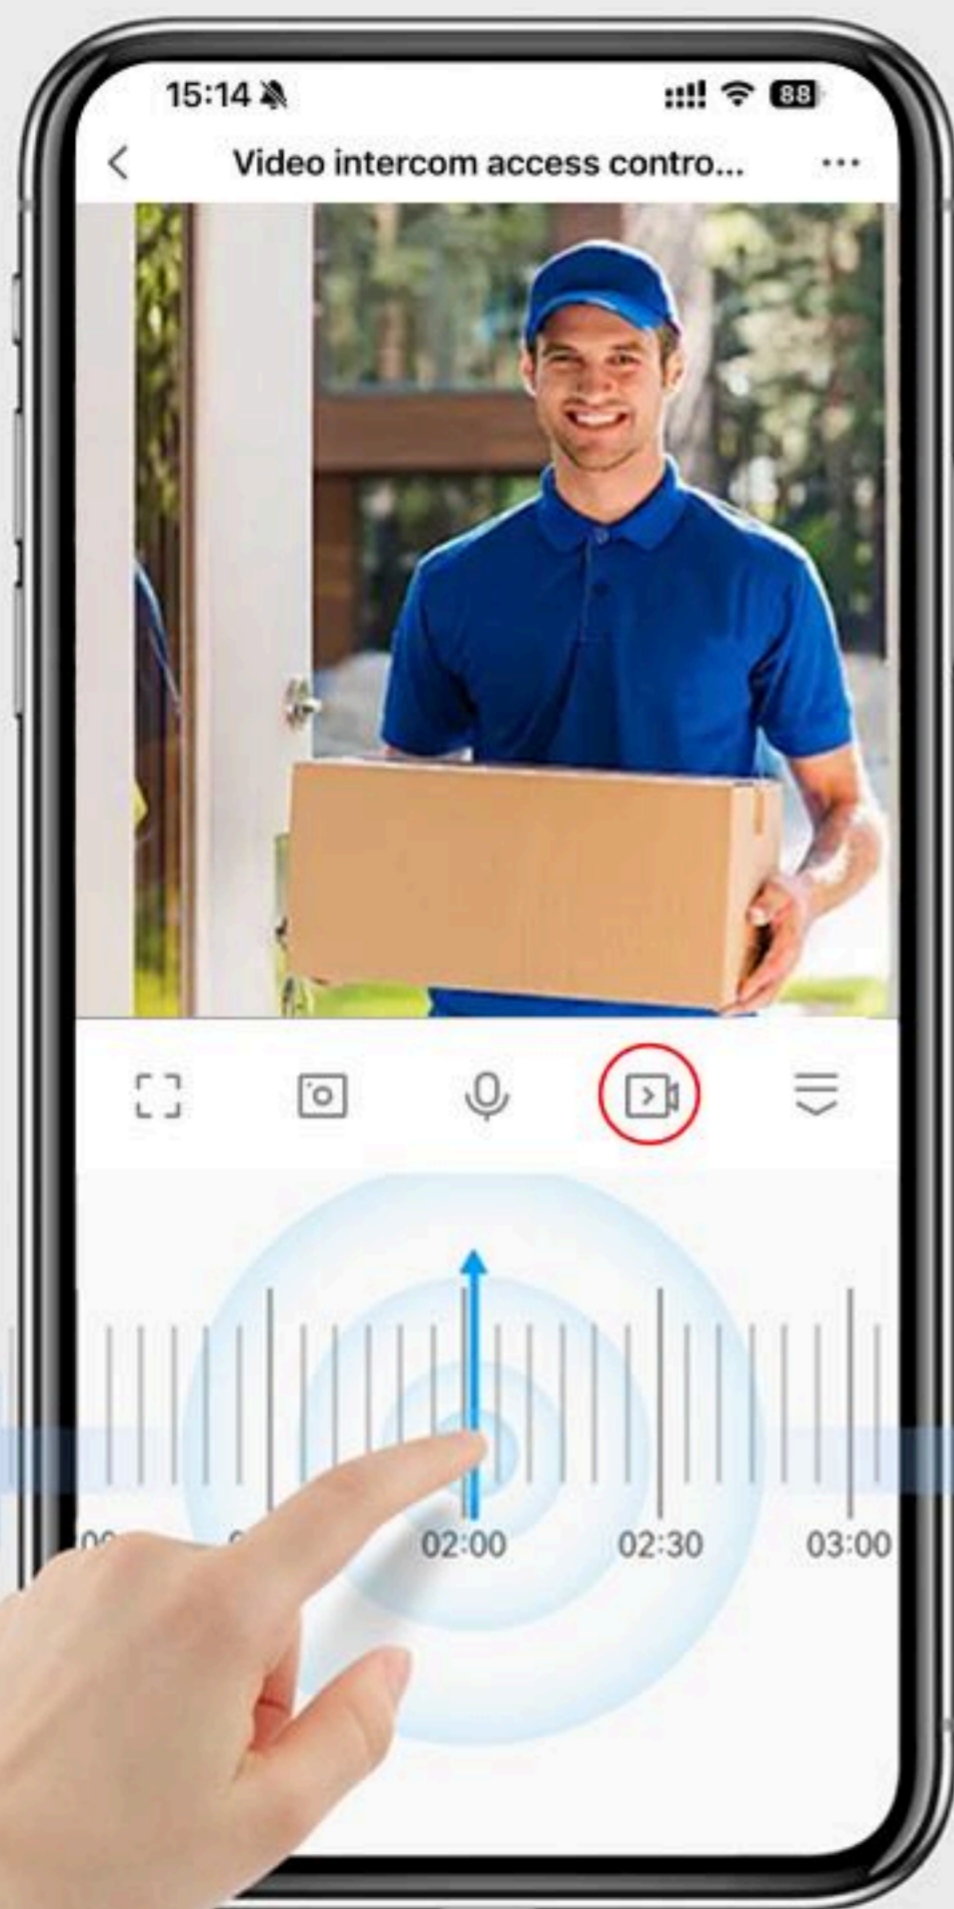

Cloud Recording & Playback

Tuya cloud storage service for all access event recording and review