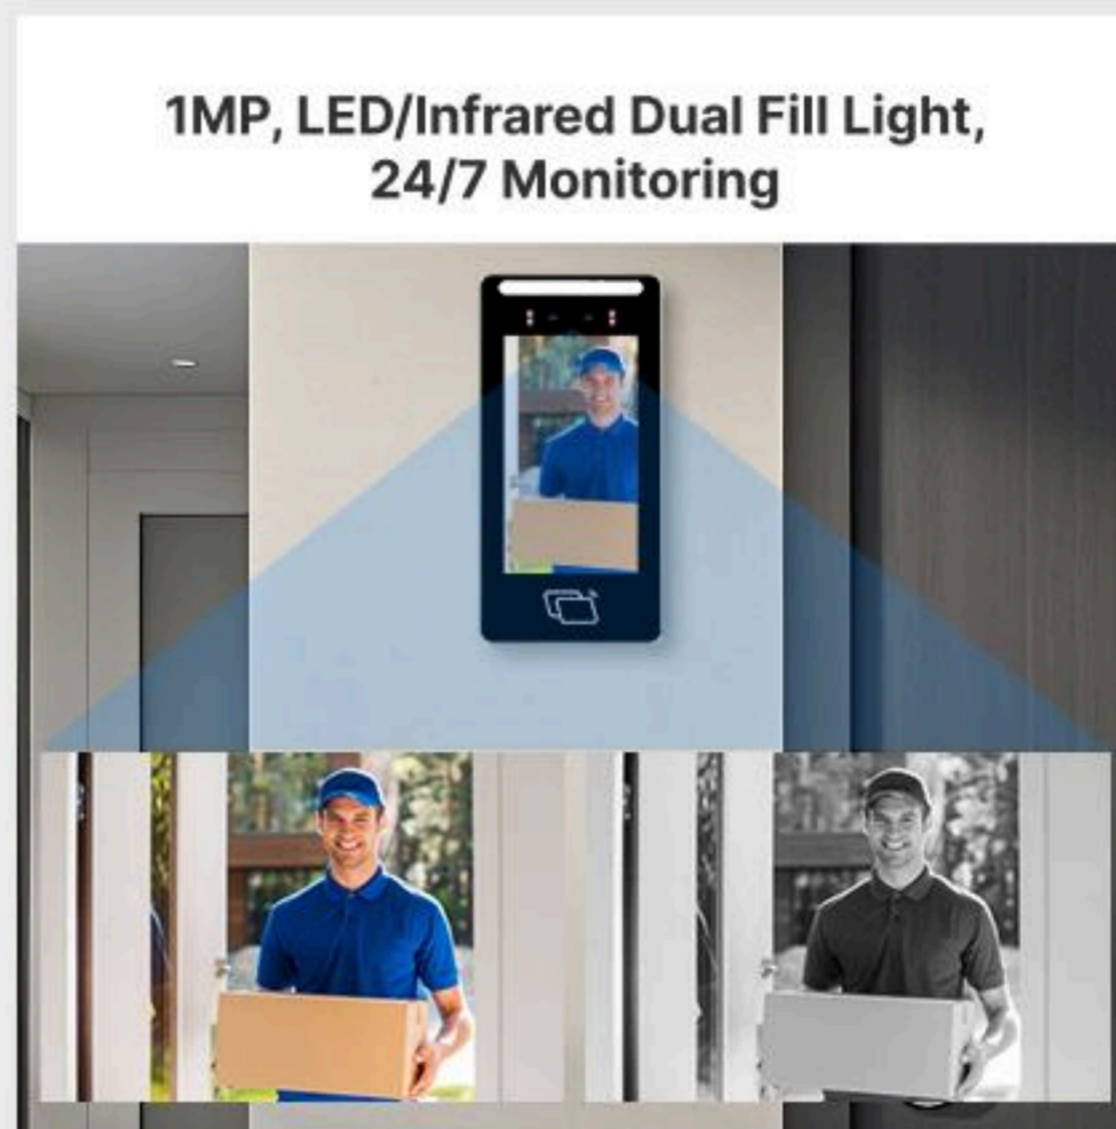

Cloud Recording & Playback

Tuya cloud storage service for all access event recording and review