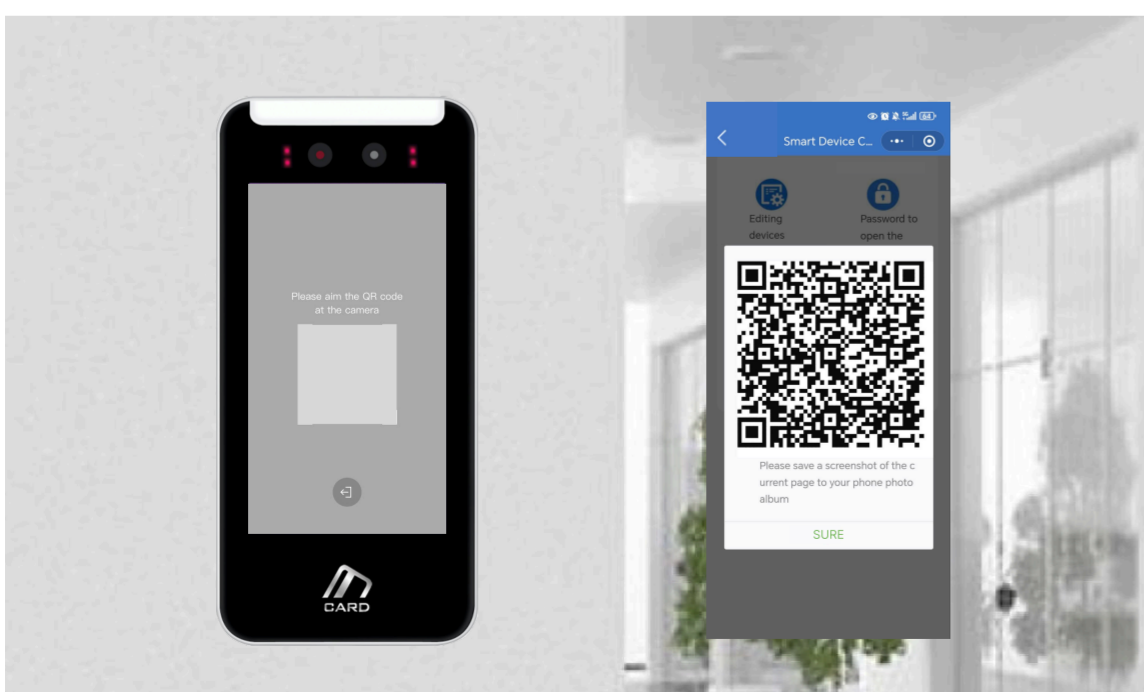

Wear Mask

Adapts to Facial Changes and Varying Light Conditions

Strong Frontlight

Strong Backlight

Insufficient Backlight

Supports Multi-Factor Authentication

Password, IC Access Control Card, Face Recognition, Palm Vein Recognition, QR Code, Remote Unlocking via Mobile App, Multi-Factor Authentication (E.G., Face + Password + Card + Palm Vein)

Face Recognition

Fingerprint

IC/RFID Card

Palm Vein

QR Code

PIN Code

Supports Multi-Factor Authentication

Password, IC Access Control Card, Face Recognition, Palm Vein Recognition, QR Code, Remote Unlocking via Mobile App, Multi-Factor Authentication (E.G., Face + Password + Card + Palm Vein)

Face Recognition

Fingerprint

IC/RFID Card

Palm Vein

QR Code

PIN Code

SIP Video Intercom

Supports 1-to-1 (individual) and 1-to-many (group) calling.

409

102

104

107

205

Door device can simultaneously call mobile app/mini program and indoor unit.

Building Intercom

Verified identity for safety, no need to go downstairs for convenience, remote access for efficiency.