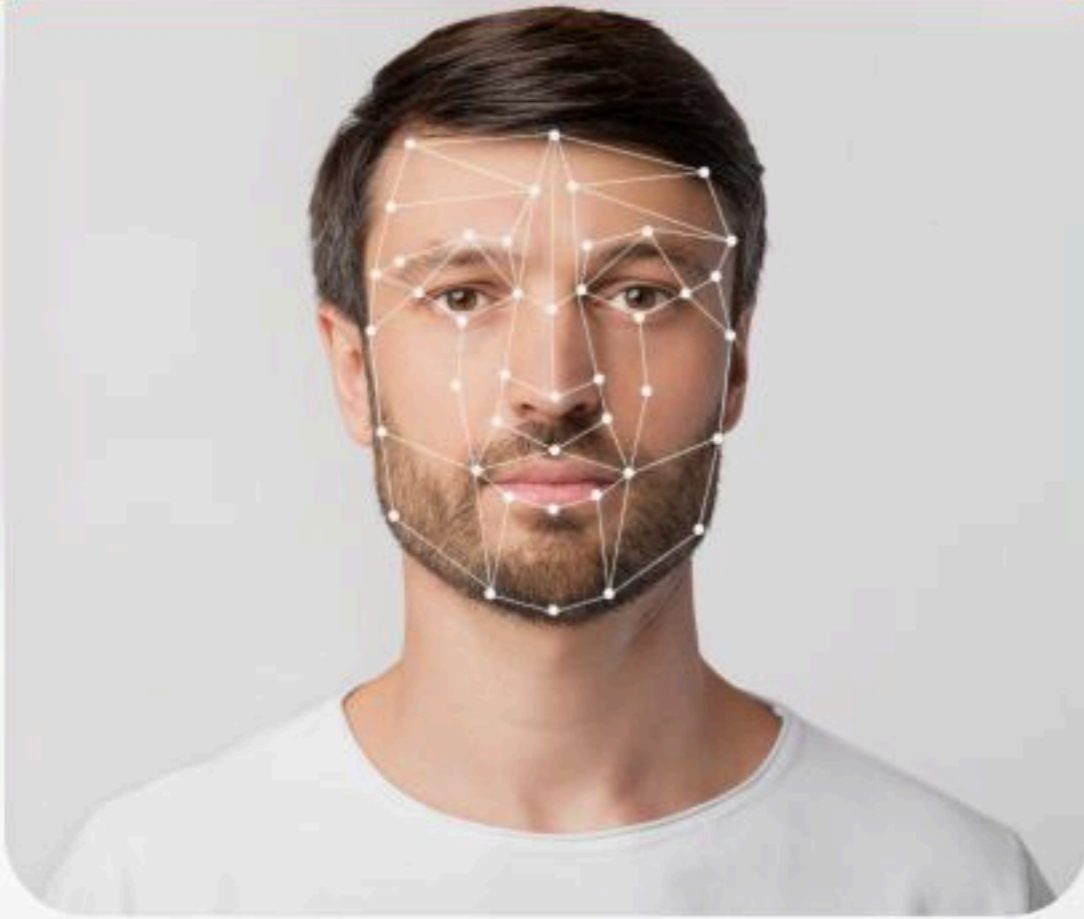

Live View &
Recording

Smart Life App
Support

Facial Recognition

Recognition Speed

≤ 1S

Accuracy Rate

≥ 99%

Liveness Detection

Effective protection against photos, videos, and 3D masks

Live Face Recognition

Photo & Video

Wear Glasses

Makeup

Mustache

Dark Skin Tones

Wear A Hat

Wear Mask

Adapts to Facial Changes and Varying Light Conditions

Strong Frontlight

Strong Backlight

Insufficient Backlight

Supports Multi-Factor Authentication

Password, IC Access Control Card, Face Recognition, Palm Vein Recognition, QR Code, Remote Unlocking via Mobile App, Multi-Factor Authentication (E.G., Face + Password + Card + Palm Vein)